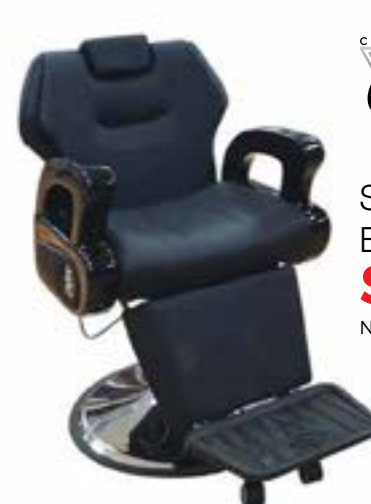

Imperial Black Styling Chair
\$189.99

WE4 STY 6535

Black Capri Barber Chair
\$399.99

NI2 BAR 8029

Maple All Purpose Hydraulic Chair
\$219.99

NE3 BA 31207

Sequoia Black Barber Chair
\$499.99

NE3 BA 31806